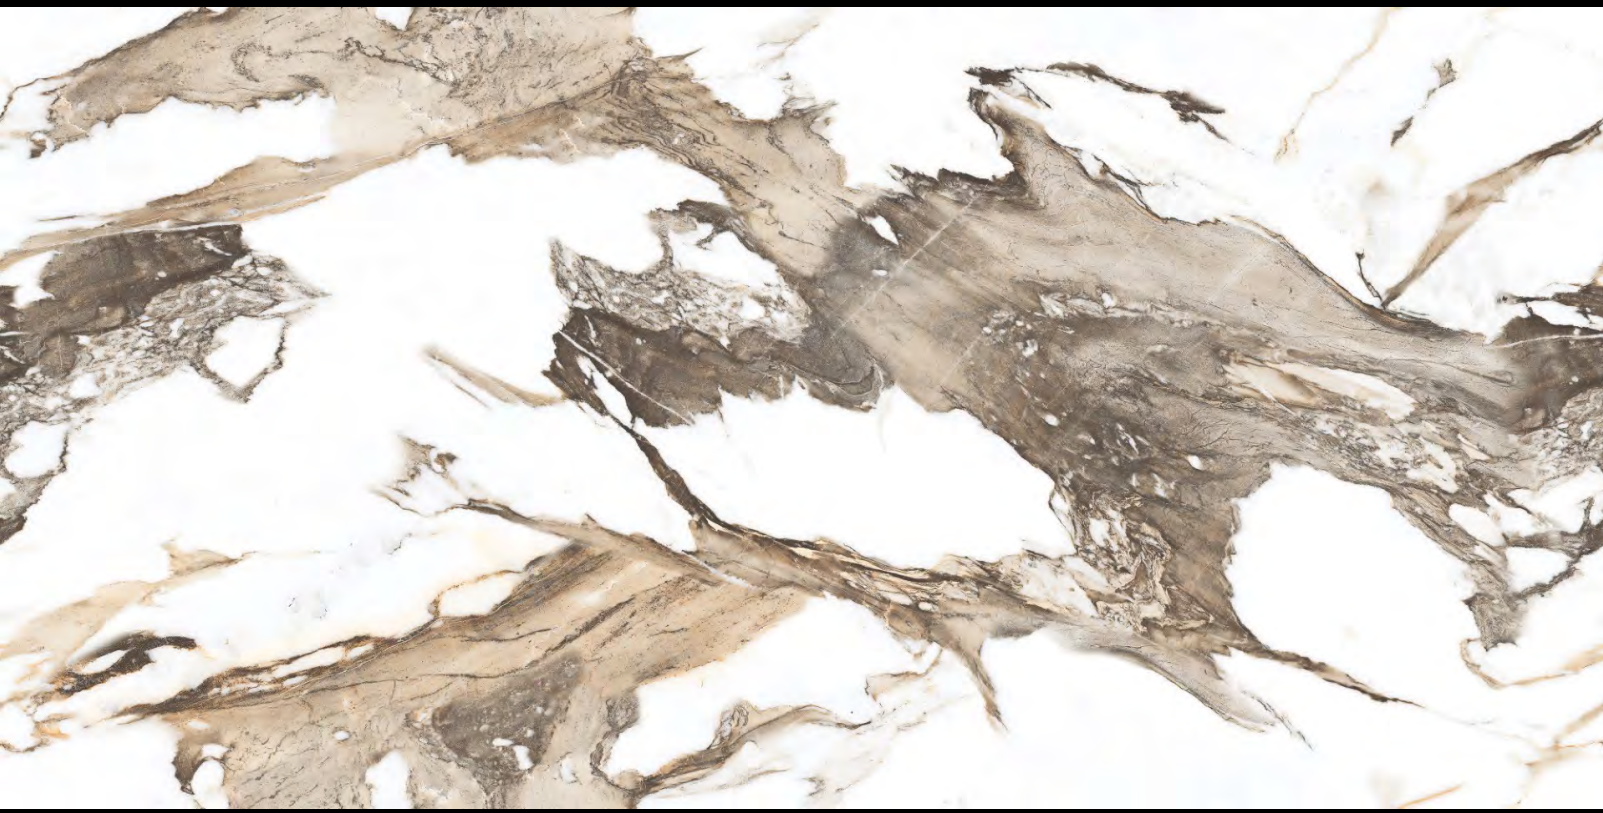

FINISH
Glossy

CASELONIA BLUE

SIZE
600X1200 MM

FINISH
Glossy

RANDOM : 4

CASELONIA BLUE

SIZE
600X1200 MM

FINISH
Glossy