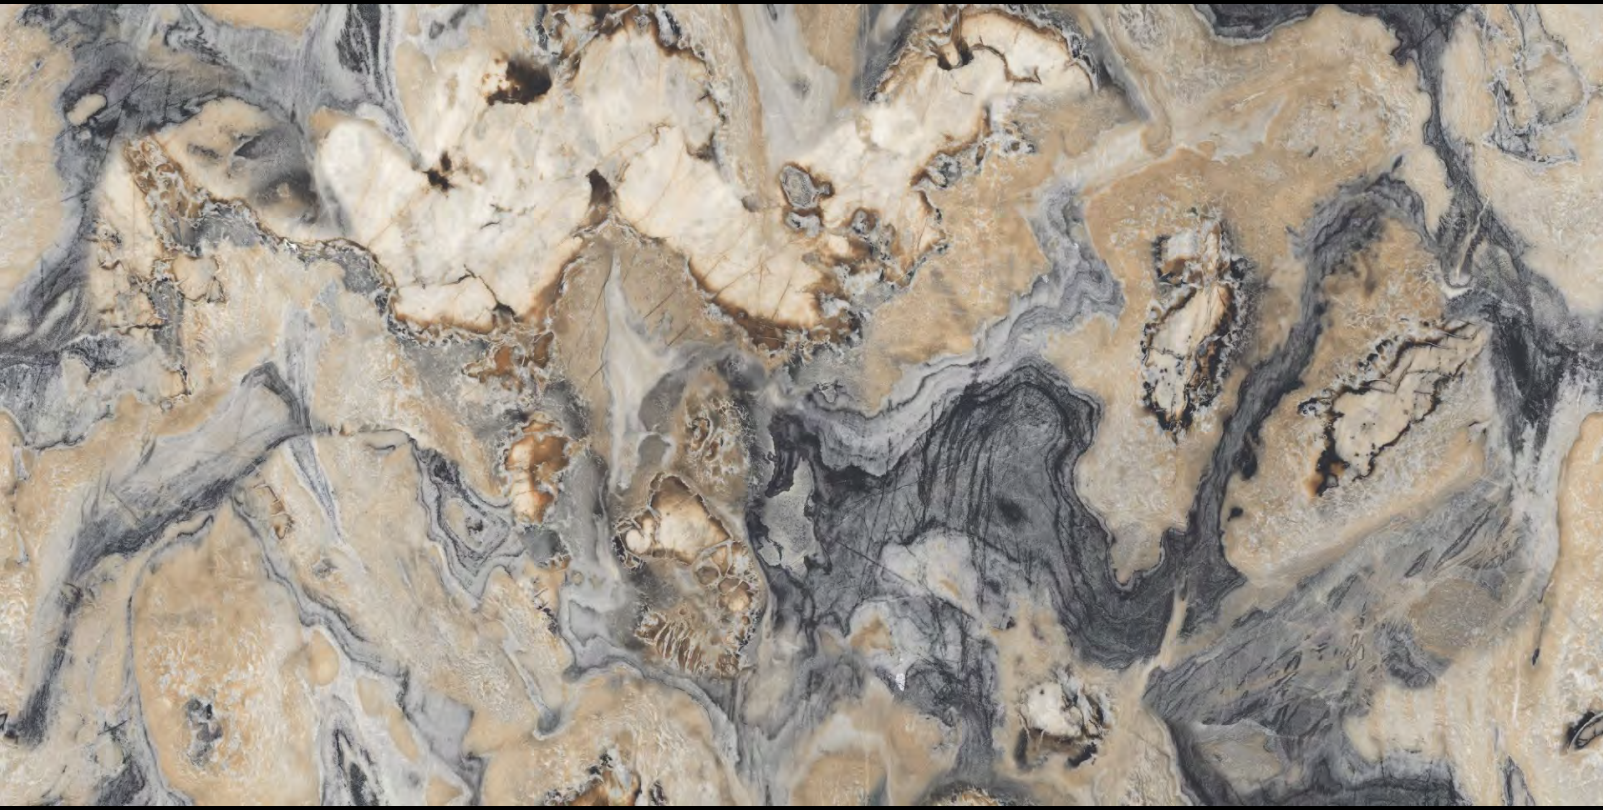

MARMOLA NATURAL

SIZE
600X1200 MM

FINISH
Glossy

RANDOM : 4