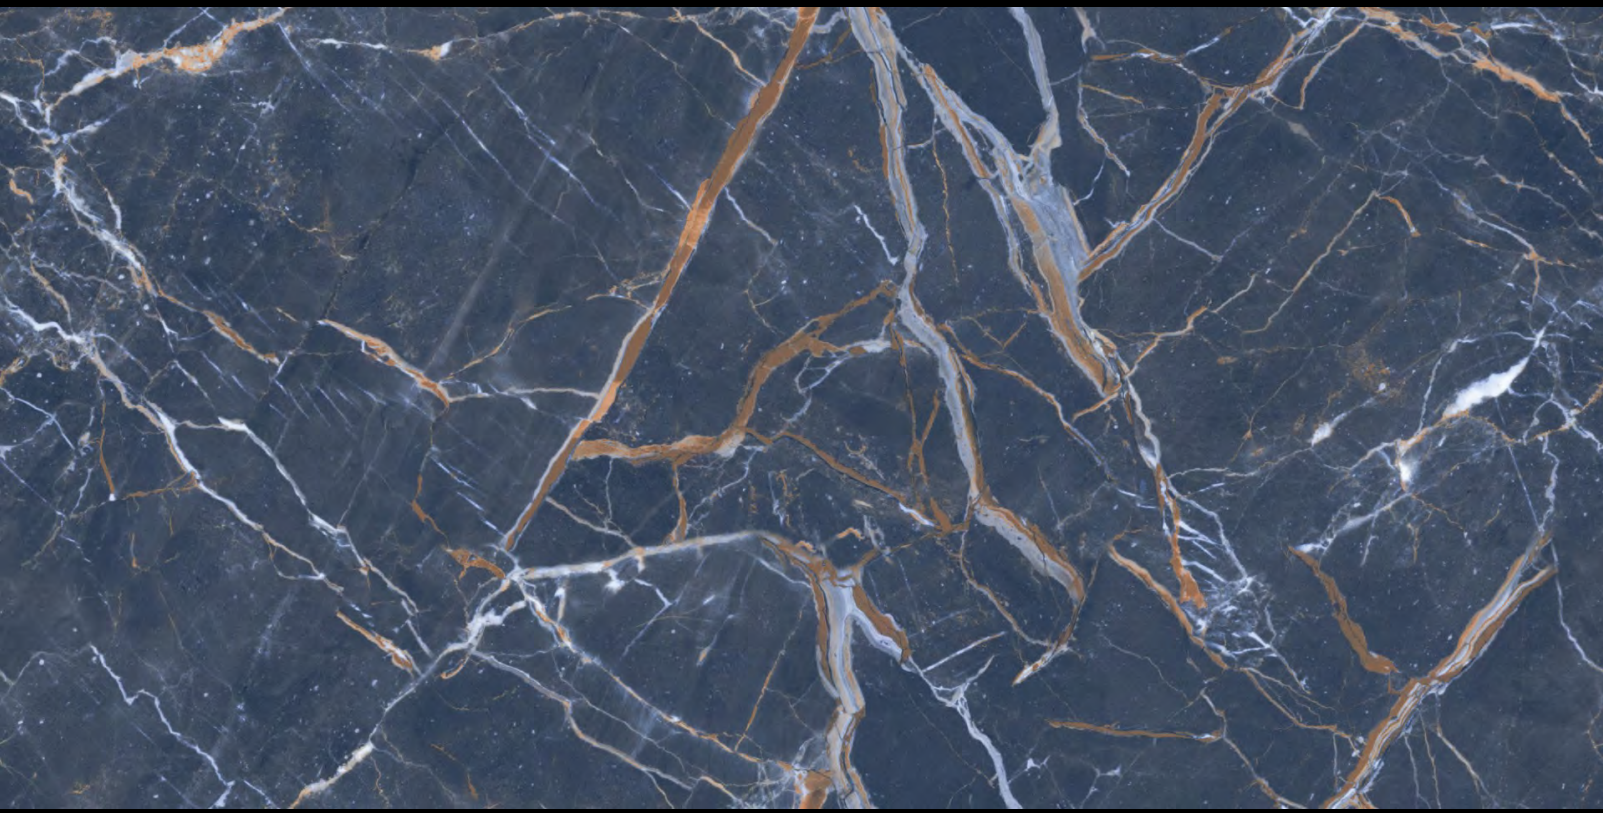

CASELONIA BLUE

SIZE
600X1200 MM

FINISH
Glossy

RANDOM : 4