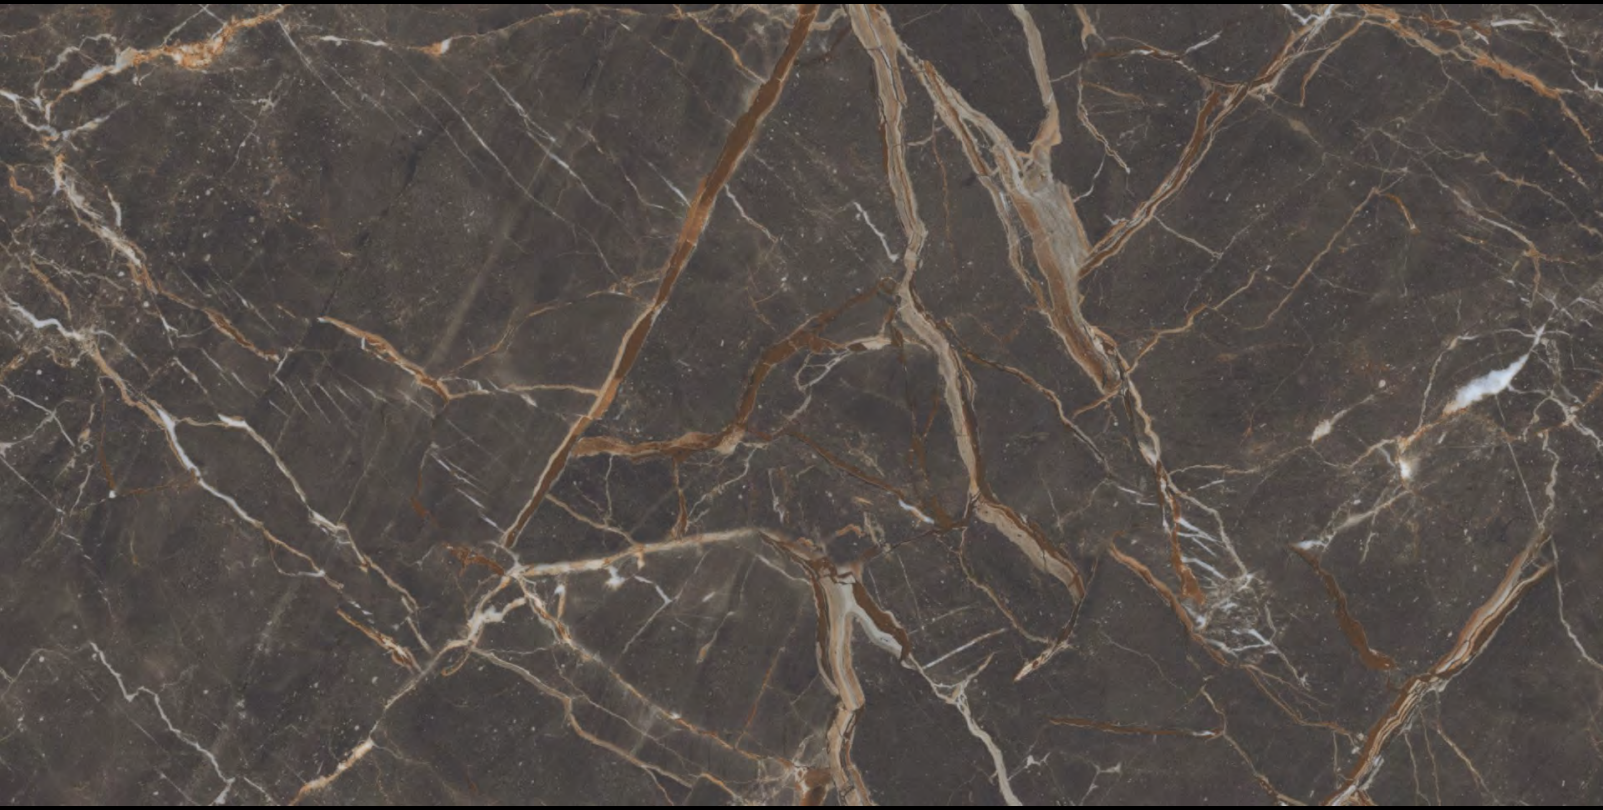

CASELONIA BLACK

SIZE
600X1200 MM

FINISH
Glossy

RANDOM : 4